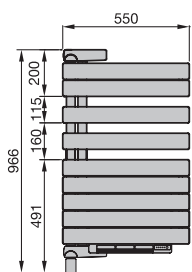

Model overview

Front view

Front view

Front view

Side view

Zehnder Roda Twist Spa Air

Painted version

Model	H	L	Power electric heating element	Power electric boost heater
	mm	mm	Watts	Watts

Right-hand version

ROER-100-55/IPS	966	550	500	1000
ROER-140-55/IPS	1344	550	750	1000
ROER-190-55/IPS	1837	550	1000	1000

Left-hand version

ROEL-100-55/IPS	966	550	500	1000
ROEL-140-55/IPS	1344	550	750	1000
ROEL-190-55/IPS	1837	550	1000	1000

H = height, L = length

Product details

"Twist" function

Electric heating fan with timer function and infrared control device