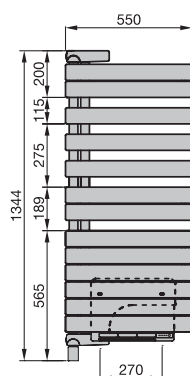

Model overview

Front view

Front view

Front view

Side view

Zehnder Roda Twist Spa Air

Painted version

Model	H	L	Power electric heating element	Power electric boost heater
	mm	mm	Watts	Watts

Right-hand version

ROER-100-55/IPS	966	550	500	1000
ROER-140-55/IPS	1344	550	750	1000
ROER-190-55/IPS	1837	550	1000	1000

Left-hand version

ROEL-100-55/IPS	966	550	500	1000
ROEL-140-55/IPS	1344	550	750	1000
ROEL-190-55/IPS	1837	550	1000	1000

H = height, L = length

Product details

"Twist" function

Electric heating fan with timer function and infrared control device