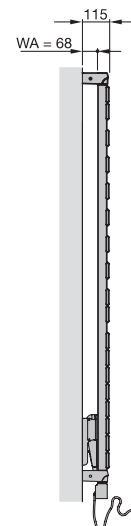

Zehnder Roda Twist Spa Air

Electric operation

Product data sheet

Zehnder Roda Twist Spa Air

Bathroom radiators are increasingly sophisticated. Zehnder Roda Twist Spa Air is proof: its body can be pivoted through 180°, making it easier to hang towels. The built-in powerful heating fan heats up a bathroom even faster. Available in almost any colour and finish from the Zehnder colour chart.

Model overview

Front view

Front view

Front view

Side view

Zehnder Roda Twist Spa Air

Painted version

Model	H	L	Power electric heating element	Power electric boost heater
	mm	mm	Watts	Watts

Right-hand version

ROER-100-55/IPS	966	550	500	1000
ROER-140-55/IPS	1344	550	750	1000
ROER-190-55/IPS	1837	550	1000	1000

Left-hand version

ROEL-100-55/IPS	966	550	500	1000
ROEL-140-55/IPS	1344	550	750	1000
ROEL-190-55/IPS	1837	550	1000	1000

H = height, L = length

Product details

"Twist" function

Electric heating fan with timer function and infrared control device